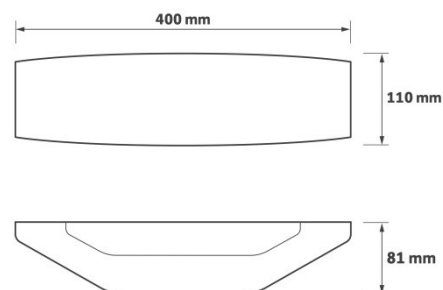

DIMENSIONS

ADDITIONAL ORDERING INFORMATION

- DALI dimming - add /DALI
- DSI dimming - add /DSI

Body Colours:

- White (as standard)
- Black - add /B

LED Colours:

- Warm White (3000k)
- Cool White (4000k)