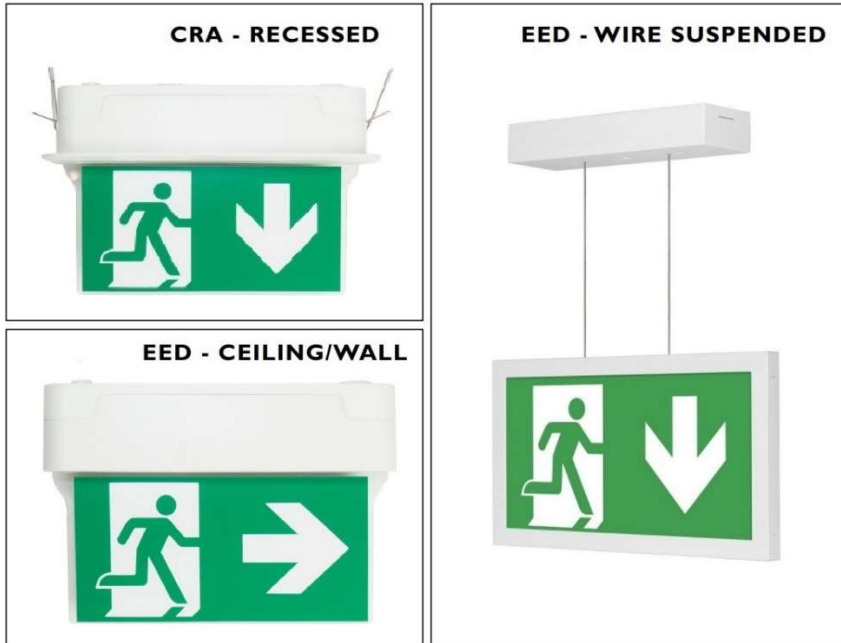

EED & CRA RANGE

MODERN EDGE LIT EXIT SIGN

The EED & CRA provide the designer with an elegant and versatile edge lit emergency exit sign.

The EED offers three mounting alternatives – ceiling mounted, wall and with adjustable 800mm wire suspensions, plus a wide choice of dropped EC or ISO legends. All of which incorporate the latest in LED technology which provides a 25 meter viewing distance.

The CRA range is a recessed version and is available with the same choice of legends.

The main body is manufactured in aluminium and the control gear is housed integrally providing a 3-hour emergency backup. Self -test versions are available.

- Body Finishes :
- White as standard

FEATURES

- Choice of mounting options
- Self- test or DALI gear options
- Variety of body finishes
- Choice of exit legends in either ISO or EC format.

LEGEND OPTIONS