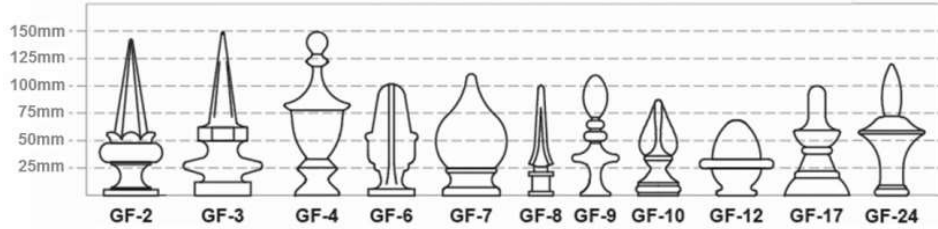

HERITAGE ACCESSORIES

FINIALS (AVAILABLE FOR HAP, POP & SHP)

CAPITALS (AVAILABLE FOR SHP ONLY)

OPTIC TYPES - POLAR DIAGRAMS