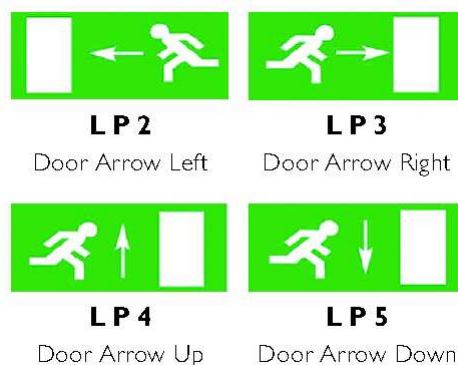

LEGEND OPTIONS