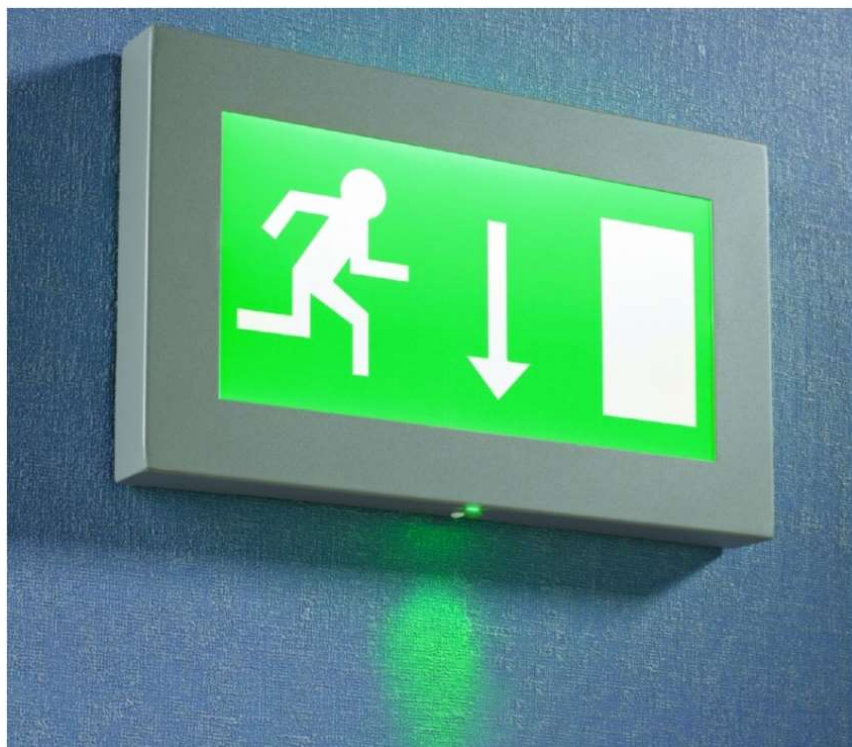

### ELEGANT SLIMLINE SURFACE MOUNTED EXIT

This elegant emergency exit sign incorporates the latest LED technology. This 'picture frame' appearance with a slightly smaller legend makes for an attractive installation.

The MXM has 15 high output white LED's which provide a clear and even light over the legend which has a 25 meter viewing distance. All fittings are wired with an integral 3 hour emergency kit. Self-test and DALI EM-Pro options are also available.

The luminaire is mounted onto the wall through the back plate using two keyhole slots and 2 screw points or via a centrally mounted BEZA entry.

| LUMINAIRE<br>CAT NO. | VERSION    | POWER<br>tcW | WEIGHT<br>KG |
|----------------------|------------|--------------|--------------|
| MXM115/LED/M         | MAINTAINED | 4.2          | 1.7          |

### FEATURES

- Slim line
- Integral 3hr maintained emergency
- Self- test or DALI gear options
- Choice of body finishes
- Choice of exit legends in either ISO or EC format.