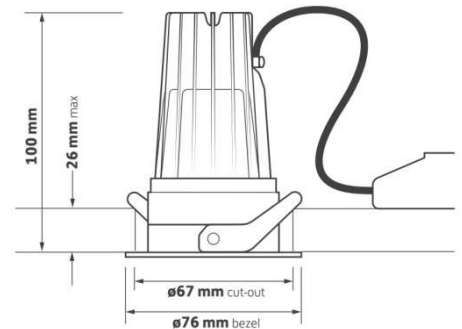

RLD615 RANGE

PART L LED DOWNLIGHT WITH 76MM BEZEL

As an extension of our RLD ranges we have now added our discrete RLD615 range to the family. At only 76mm diameter this is the smallest in our RLD range and comes with an IP44 integral protective lens as standard. For added protection, an IP54 ribbed glass diffuser can be fitted. The RLD615 comes as standard with a 40° reflector, white bezel and a black baffle. A narrow (20°) beam reflector is available along with the option to have a black bezel, white 'softlight' baffle, or a gold baffle for a more opulent feel.

The RLD615 as an emergency version is available with a remote non-maintained LED which is separately mounted from the luminaire with either a 60° or 110° beam angle.

LUMINAIRE CAT NO	POWER (tcW)	COLOUR TEMP(K)	CRI	LUMEN OUTPUT*	EFFICACY LM/tcW	DIM OPTION	EM
RLD615/100/2700	8.2	2700	90	365	44.8	•	•
RLD615/100/3000	6.7	3000	80	390	58.3	•	•
RLD615/100/4000	6.7	4000	80	413	31.6	•	•
RLD615/120/2700	10.5	2700	90	496	49.6	•	•
RLD615/120/3000	8.2	3000	80	500	61.3	•	•
RLD615/120/4000	8.2	4000	80	529	64.8	•	•

DIMENSIONS

ADDITIONAL ORDERING INFORMATION

- DALI dimming - add /DALI
 - DSI dimming - add /DSI
 - Narrow reflector (20°) - add /NW
 - IP54 ribbed glass - add /RG
 - Honeycomb louvre - add /HC
 - EM remote LED 60° - add /EMLED/60/R
 - EM remote LED 110° - add /EMLED/110/R
- LED Colours:
- Very Warm White (2,700k)
 - Warm White (3,000k)
 - Cool White (4,000k)
- White bezel - as standard
 - Black bezel - add /B
 - Black baffle - as standard
 - White baffle - add /WB
 - Gold baffle - add /GB