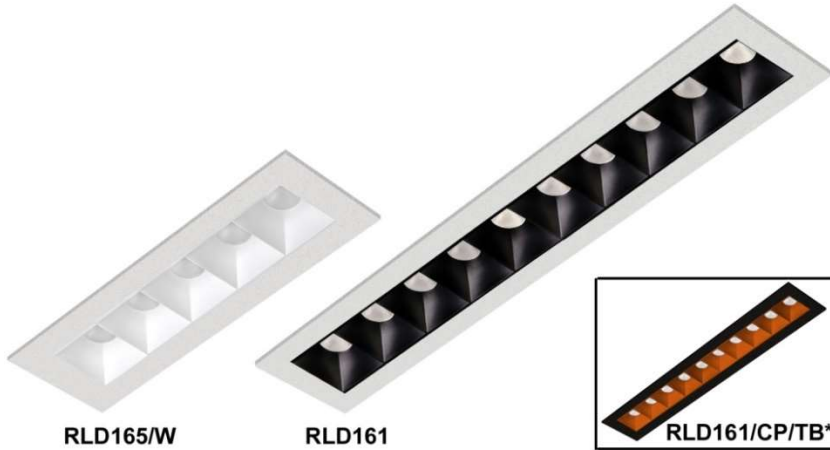

RLD161 & 165 RANGE

RECESSED SLIMLINE LINEAR DOWNLIGHT

The RLD161 & 165 fixed linear downlight range is a slimline low glare fitting. At only 50mm wide it is a discrete fitting, but can be more so you opt of the trim-less plaster in option A. A 30° beam angle is standard but for a more focused light, a 10° or 15° beam angle is also available. Alternatively, for a wide flood of light a 50° beam angle is available. The fitting comes as standard with black, white or gold baffles and either a black, white or gold bezel. Alternative colours for the baffle and trim are available on a longer lead time.

The fitting comes with Ra90 diodes as standard for excellent colour rendering, in either 3,000k (warm white) or 4,000k (cool white).

Integral emergency versions are available, with the further option of DALI addressable emergency kit.

*Lumen output of the luminaire, based on 4,000k LED diodes and a 25° ambient temperature

ADDITIONAL ORDERING INFORMATION

- Switch dimming - add /SD
- DALI dimming - add /DALI
- DSI Dimming - add /DSI
- 10° Beam Angle - add /SP
- 15° Beam Angle - add /NW
- 50° Beam Angle - add /FD
- Emergency version - add /EM
- DALI emergency - add /EMD
- Plaster in trim less bezel - add /PI
- IP65 rated (RLD165 only) - add /IP65

- White - as standard
- Black - add /TB
- Grey (RAL9006) - add /GY
- Other colours available on request †

† Denotes longer lead time

FEATURES

- Long lifetime of 60,000 hrs
- L80 F50
- IP44 rated as standard
- IP65 option available for the RLD165
- Ra90 as standard
- Switch, DALI, & DSI dimming options
- 80mm void depth
- Integral emergency versions available
- Standard 30° beam angle – 10°, 15° and 50° beam angle also available
- Plaster in trim-less version
- Up to 91.3 Llm/tcW
- Alternative trim and baffle colours available on request