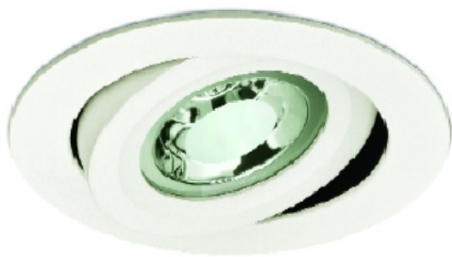

RLG670, 671, 672 LED ACCESSORY RANGE
GLASS AND ACCESSORIES

TL314CE
Centre etched glass

TL310BL
Black vertical Halo