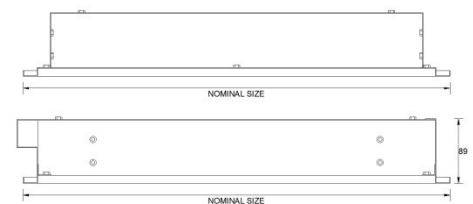

To further increase its flexibility the SGM range can be supplied to fit plasterboard or metal pan ceilings.

The SGM is available as an emergency fitting supplied integrally through the LED boards.

LUMINAIR CAT NO	NOMINAL SIZE MM	LUMEN OUTPUT*	POWER (tcW)	WEIGHT KG	DIM OPT	EM OPT
SGM413	595x595	3,728	32.5	11.5	•	•
SGM422	595x595	6,330	54.2	11.5	•	•
SGM813	1195x595	7,456	61.6	16.5	•	•
SGM822	1195x595	12,660	108.4	16.5	•	•

## DIMENSIONS