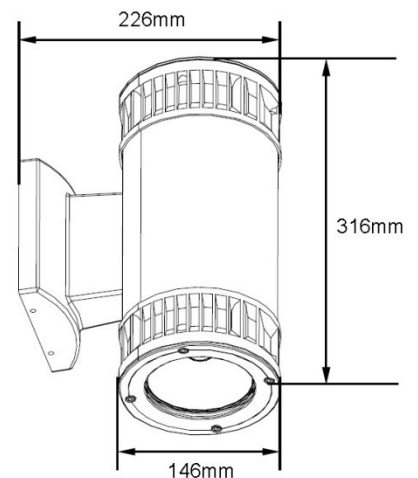

WMT RANGE

IP66 WALL MOUNTED UP/DOWN LIGHT

The WMT is an IP66 rated outdoor wall mounted up/down light. The fitting can be supplied as just an up or down light, or both up and down light.

The body is extruded aluminium with built in heat sinks, powder coated in RAL9005 (black) with a choice of 3 lens optics – a narrow 30° beam, medium 70° beam and wide 100° beam. The body can be mounted over a BESA box or a 100mm back box. For added energy savings the WMT can be fitted with a button photocell.

The fitting is supplied with 4,100k colour temperature LED diodes as standard.

LUMINAIRE CAT NO.	NOMINAL SIZE MM	LUMEN OUTPUT*	POWER WATTS	WEIGHT KG	EM OPTION
WMT120	226 X 260	2,197	21.0	8.5	•
WMT220	226 X 316	2,197/2,197	41.0	10.0	•

*Lumen output of the luminaire based on medium beam optics

ADDITIONAL ORDERING INFORMATION

- Narrow 30° beam - add /NW
- Medium 70° beam - add /MD
- Wide 100° beam - add /WD
- Photocell - add /PC
- Emergency option - add /EM

LED colours

- 4,100k (cool white) – as standard

FEATURES

- Architectural up / down light
- IP66 rated
- Efficacy > 105 lm/W
- 50,000 hour life
- Choice of 3 beam angle optics
- Emergency option

DIMENSIONS

WMT220