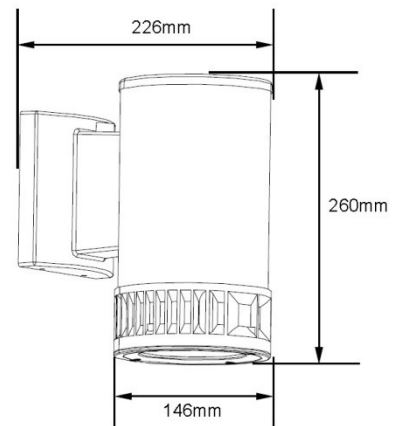

WMT RANGE

IP66 WALL MOUNTED UP/DOWN LIGHT

WMT120

WMT220

The WMT is an IP66 rated outdoor wall mounted up/down light. The fitting can be supplied as just an up or down light, or both up and down light.

The body is extruded aluminium with built in heat sinks, powder coated in RAL9005 (black) with a choice of 3 lens optics – a narrow 30° beam, medium 70° beam and wide 100° beam. The body can be mounted over a BESA box or a 100mm back box. For added energy savings the WMT can be fitted with a button photocell.

The fitting is supplied with 4,100k colour temperature LED diodes as standard.

LUMINAIRE CAT NO.	NOMINAL SIZE MM	LUMEN OUTPUT*	POWER WATTS	WEIGHT KG	EM OPTION
WMT120	226 X 260	2,197	21.0	8.5	•
WMT220	226 X 316	2,197/2,197	41.0	10.0	•

*Lumen output of the luminaire based on medium beam optics

ADDITIONAL ORDERING INFORMATION

- Narrow 30° beam - add /NW
- Medium 70° beam - add /MD
- Wide 100° beam - add /WD
- Photocell - add /PC
- Emergency option - add /EM

LED colours

- 4,100k (cool white) – as standard

FEATURES

- Architectural up / down light
- IP66 rated
- Efficacy > 105 lm/W
- 50,000 hour life
- Choice of 3 beam angle optics
- Emergency option

DIMENSIONS